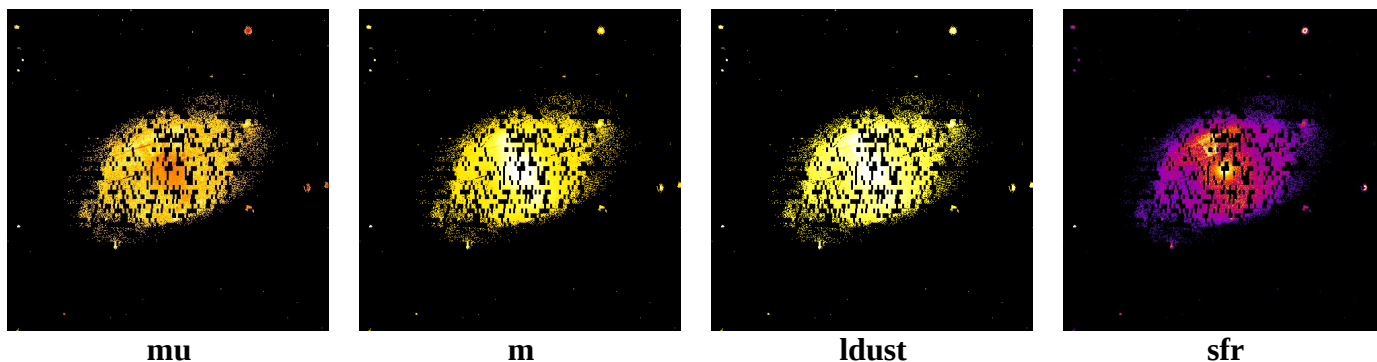

theSkyNet POGS

Detailed User Report

Kevin

2013-11-10T00:55:14+00:00

This report provides detailed information for the Galaxies where your computer has been credited

Galaxy - NGC1452 (version 1)

The bright square or rectangular areas are those where you have been credited with the processing.

The following images show the results of the calculations performed against this galaxy to date.

The following table shows additional galaxy data compiled from the extragalactic data provider.

Type : s

Common Designation : NGC 1452

Redshift : 0.006

RA (Equatorial J2000) : 56.342958

DEC (Equatorial J2000) : -18.633639

RA (Equatorial B1950) : 55.780579

DEC (Equatorial B1950) : -18.789102