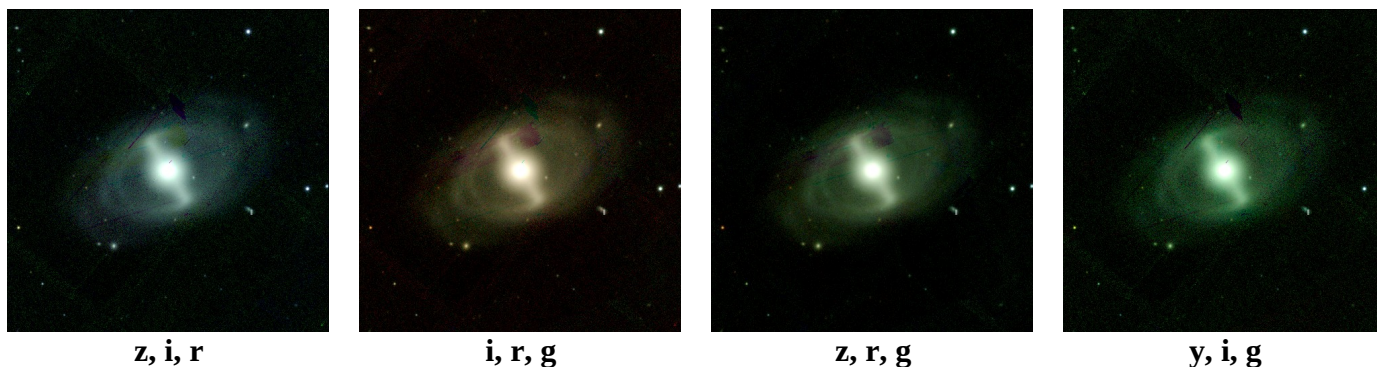

theSkyNet POGS

Detailed User Report

Kevin

2013-11-10T00:55:14+00:00

This report provides detailed information for the Galaxies where your computer has been credited

Galaxy - NGC1452 (version 1)

The bright square or rectangular areas are those where you have been credited with the processing.

The following images show the results of the calculations performed against this galaxy to date.

The following table shows additional galaxy data compiled from the extragalactic data provider.

Type : s

Common Designation : NGC 1452

Redshift : 0.006

RA (Equatorial J2000) : 56.342958

DEC (Equatorial J2000) : -18.633639

RA (Equatorial B1950) : 55.780579

DEC (Equatorial B1950) : -18.789102